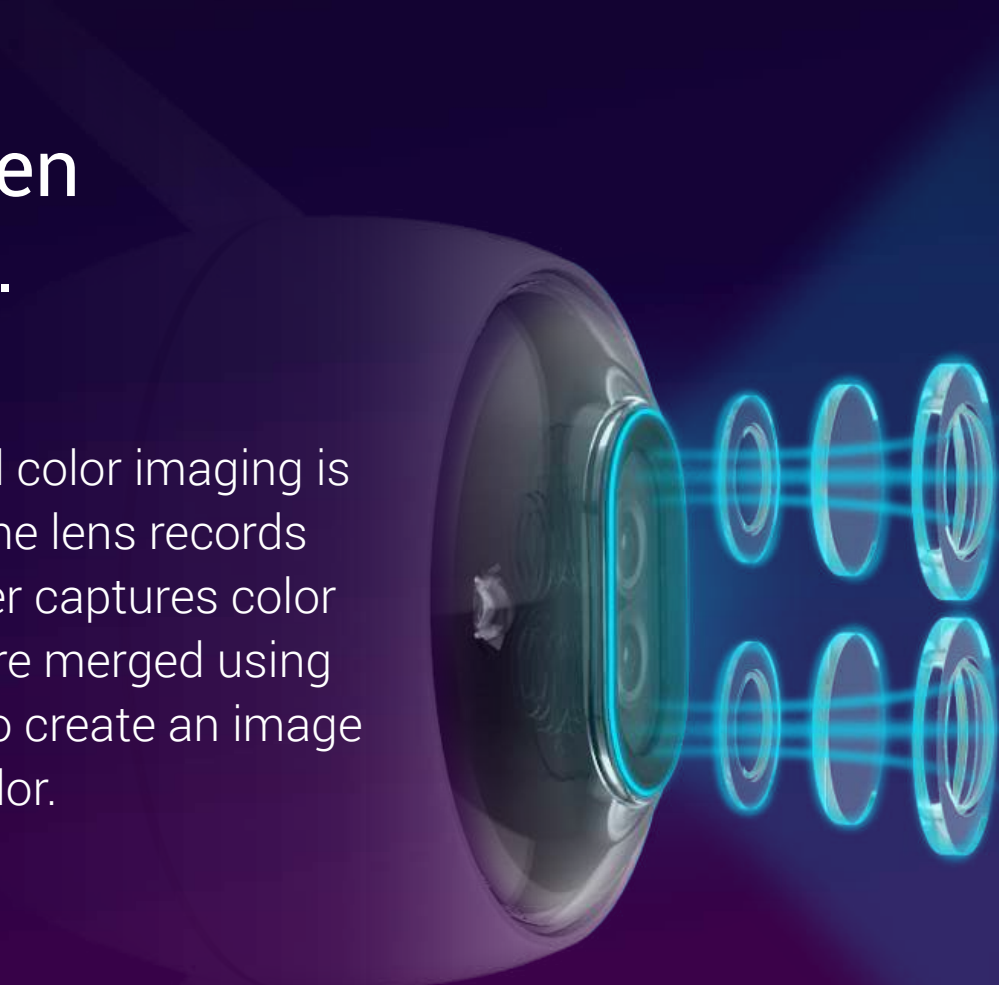

Intelligent Dual-Lens

Color Night Vision

Embedded AI Deep Learning Algorithm

Human/Vehicle Shape Detection

H.265

H.265 Video Compression

Active Defense with Siren and Strobe Light

Dustproof and Waterproof IP67

Customizable Voice Alerts

The first dual-lens seen on a security camera.

In the dual-2 MP camera setup, vivid color imaging is accomplished using two lenses – one lens records the ambient brightness and the other captures color information. Then the two images are merged using EZVIZ's own proprietary algorithm to create an image that is rich in details and realistic color.