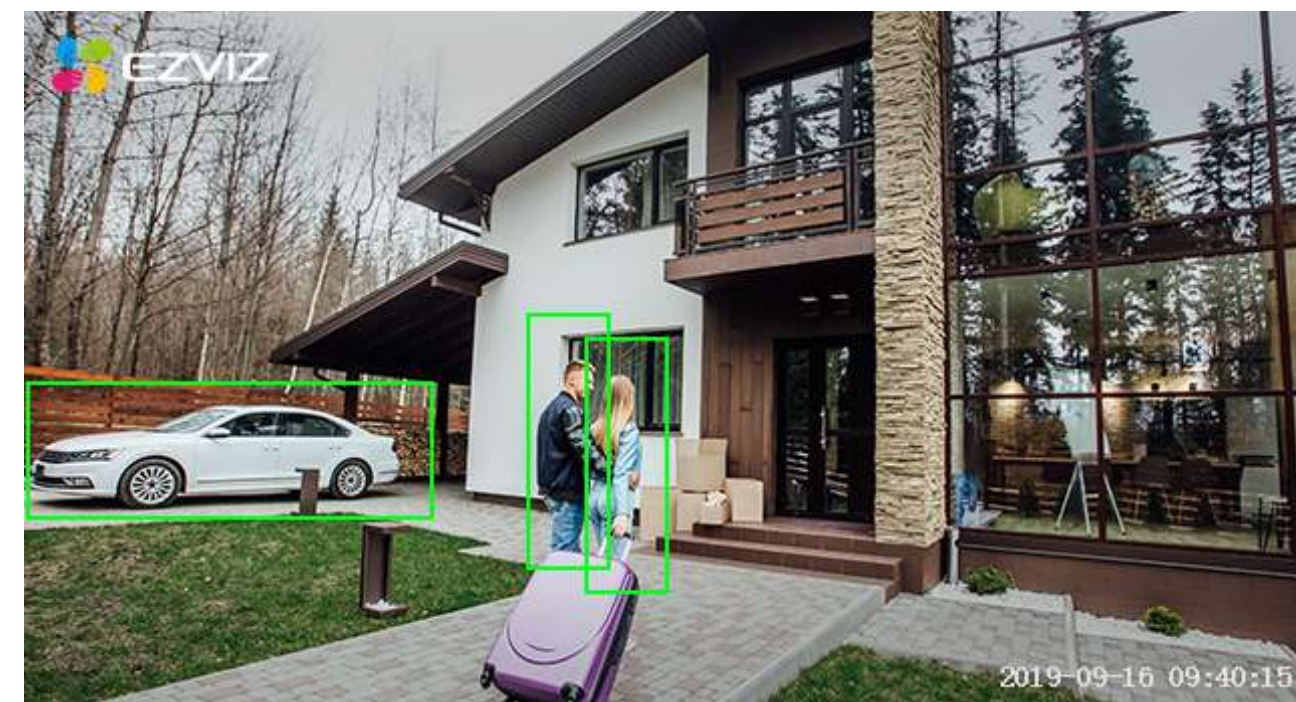

Customizable Voice Alerts

The first dual-lens seen on a security camera.

In the dual-2 MP camera setup, vivid color imaging is accomplished using two lenses – one lens records the ambient brightness and the other captures color information. Then the two images are merged using EZVIZ's own proprietary algorithm to create an image that is rich in details and realistic color.

Motion-triggered recording of people and vehicles.

With a built-in deep learning model, the C3X can detect the motion of person and vehicle shapes in real-time. Now you can receive the precise motion alerts you've always wanted. When no one is watching, the C3X takes the shift for you.

Actively protects places that matter.

The C3X lets you draw particular zones on the EZVIZ App to protect what matters to you the most. You can decide whether you want to keep people, cars, or both out of the zones. Upon detection of objects of interest, the camera will issue a loud siren and flash the strobe light to drive intruders away. You'll receive a notification in a split second.